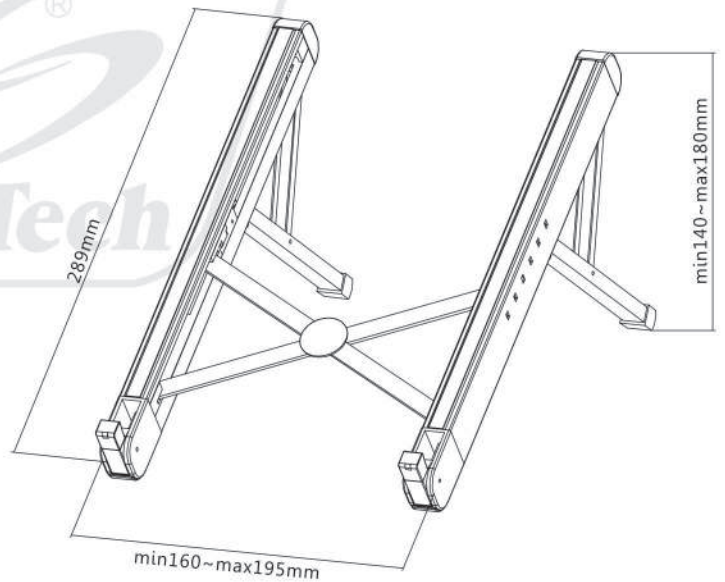

# SH LP 02 LAPTOP RISER

**Raise Your Viewing Experience  
- Anytime, Anywhere.**

Weight Capacity  
**5kg/11lbs**

**6 Height Levels**  
for comfortable viewing and improved posture.

**Legs Fold Together Flat**  
take it with you - school, library, coffee shop and more!